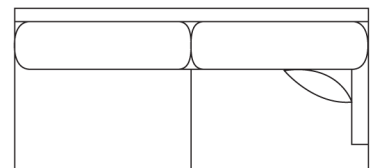

**RIGHT ARM FACING
SOFA**

Style: MLS2370RAS